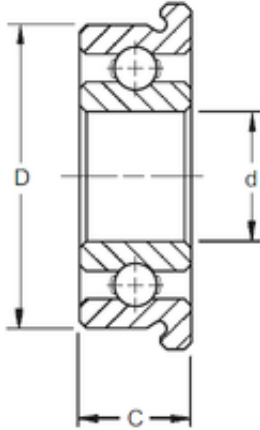

8 mm x 19 mm x 6 mm ZEN SF698 deep groove ball bearings

Bearing No. SF698

Size	8x19x6 mm
Bore Diameter	8 mm
Outer Diameter	19 mm
Width	6 mm
d	8 mm
D	19 mm
B	6 mm
C	6 mm
Basic dynamic load rating (C)	2,237 kN
Basic static load rating (C0)	0,917 kN
(Grease) Lubrication Speed	36000 r/min

SF698 Bearing 2D drawings and 3D CAD models