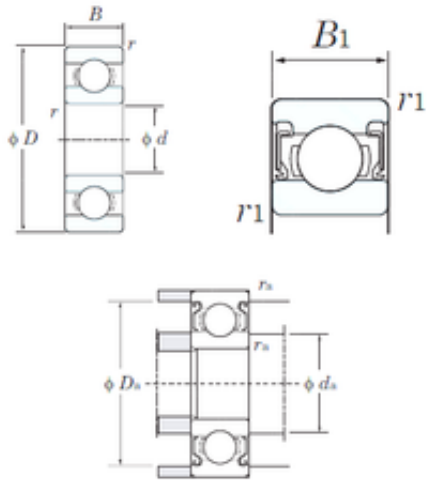

GENUINE ORIGINAL GERMAN BEARINGS CO.,LTD

8 mm x 19 mm x 6 mm KOYO 698-2RS deep groove ball bearings

Bearing No. 698-2RS

Size	8x19x6 mm
Bore Diameter	8 mm
Outer Diameter	19 mm
Width	6 mm
d	8 mm
D	19 mm
B	6 mm
C	6 mm
r min.	0,3 mm
r1 min.	0,3 mm
da min.	10 mm
Da max.	17 mm
ra max.	0,3 mm
Weight	0,0072 Kg
Basic dynamic load rating (C)	2,25 kN
Basic static load rating (C0)	0,91 kN
(Grease) Lubrication Speed	27000 r/min

698-2RS Bearing 2D drawings and 3D CAD models