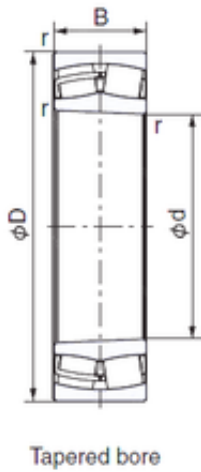

GENUINE ORIGINAL GERMAN BEARINGS CO.,LTD

130 mm x 280 mm x 93 mm NACHI 22326EXK
cylindrical roller bearings

Bearing No. 22326EXK

Size	130x280x93 mm
Bore Diameter	130 mm
Outer Diameter	280 mm
Width	93 mm
d	130 mm
D	280 mm
B	93 mm
C	93 mm
r min.	4 mm
Weight	28,4 Kg
Basic dynamic load rating (C)	1450 kN
Basic static load rating (C0)	1340 kN
(Grease) Lubrication Speed	1700 r/min
(Oil) Lubrication Speed	2500 r/min
Calculation factor (e)	0,33
Calculation factor (Y0)	1,98
Calculation factor (Y1)	2,03

22326EXK Bearing 2D drawings and 3D CAD models