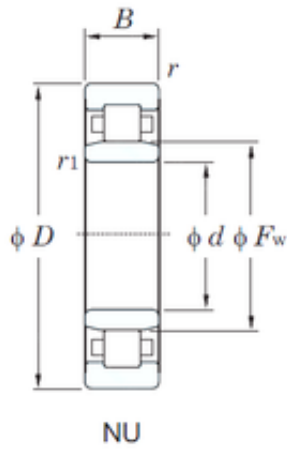

GENUINE ORIGINAL GERMAN BEARINGS CO.,LTD

130 mm x 280 mm x 93 mm KOYO NU2326R cylindrical roller bearings

Bearing No. NU2326R

Size	130x280x93 mm
Bore Diameter	130 mm
Outer Diameter	280 mm
Width	93 mm
d	130 mm
Fw	167 mm
D	280 mm
B	93 mm
C	93 mm
r min.	4 mm
r1 min.	4 mm
Weight	29.1 Kg
Basic dynamic load rating (C)	920 kN
Basic static load rating (C0)	1230 kN
(Grease) Lubrication Speed	1800 r/min
Bearing No.	NU2326R
r(min)	4
r1(min)	4
Cr	1150
C0r	1230
Cu	150
Grease lub.	1800
Oil lub.	2700
Ew	-
d1	-

NU2326R Bearing 2D drawings and 3D CAD models

GENUINE ORIGINAL GERMAN BEARINGS CO.,LTD

B1	-
B2	-
da(min)	-
db(min)	146
db(max)	164
dc(min)	-
dd(min)	-
Da(max)	264
Db(max)	-
Db(min)	-
ra(max)	3
rb(max)	3
(Refer.)Mass(kg)	29.1