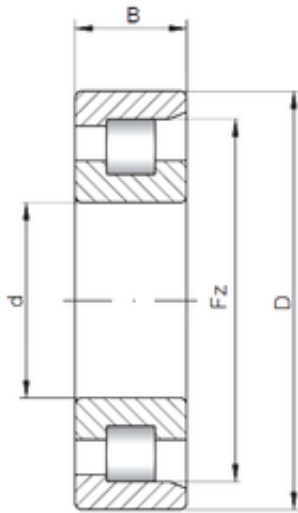

GENUINE ORIGINAL GERMAN BEARINGS CO.,LTD

160 mm x 340 mm x 68 mm Loyal NF332 E cylindrical roller bearings

Bearing No. NF332 E

Size	160x340x68 mm
Bore Diameter	160 mm
Outer Diameter	340 mm
Width	68 mm
d	160 mm
D	340 mm
Ew	300 mm
B	68 mm
C	68 mm
Weight	34,2 Kg
Basic dynamic load rating (C)	698 kN
Basic static load rating (C0)	876 kN
(Grease) Lubrication Speed	1600 r/min

NF332 E Bearing 2D drawings and 3D CAD models