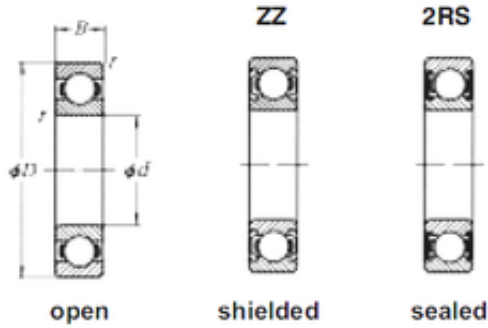

GENUINE ORIGINAL GERMAN BEARINGS CO.,LTD

30 mm x 62 mm x 20 mm Loyal 62206-2RS deep groove ball bearings

Bearing No. 62206-2RS

Size	30x62x20 mm
Bore Diameter	30 mm
Outer Diameter	62 mm
Width	20 mm
d	30 mm
D	62 mm
B	20 mm
C	20 mm