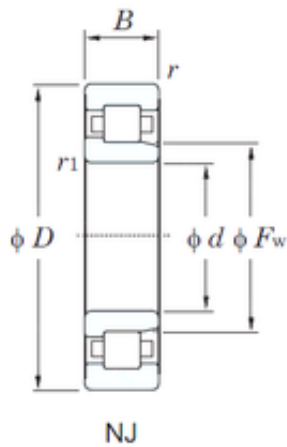

GENUINE ORIGINAL GERMAN BEARINGS CO.,LTD

30 mm x 62 mm x 20 mm KOYO NJ2206R
cylindrical roller bearings

Bearing No. NJ2206R

NJ2206R Bearing 2D drawings and 3D CAD models

Size	30x62x20 mm
Bore Diameter	30 mm
Outer Diameter	62 mm
Width	20 mm
d	30 mm
Fw	37.5 mm
D	62 mm
B	20 mm
C	20 mm
r min.	1 mm
r1 min.	0.6 mm
Weight	0.262 Kg
Basic dynamic load rating (C)	48.9 kN
Basic static load rating (C0)	49.8 kN
(Grease) Lubrication Speed	9700 r/min
Bearing No.	NJ2206R
r(min)	1
r1(min)	0.6
Cr	61.2
C0r	49.8
Cu	6.80
Grease lub.	9700
Oil lub.	13000
Ew	-
d1	-

GENUINE ORIGINAL GERMAN BEARINGS CO.,LTD

B1	-
B2	-
da(min)	-
db(min)	34
db(max)	37
dc(min)	-
dd(min)	-
Da(max)	57
Db(max)	-
Db(min)	-
ra(max)	1
rb(max)	0.6
(Refer.)Mass(kg)	0.270