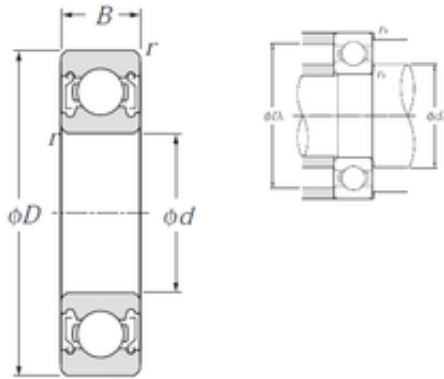

# GENUINE ORIGINAL GERMAN BEARINGS CO.,LTD

30,000 mm x 72,000 mm x 19,000 mm NTN-SNR 6306ZZ deep groove ball bearings

Bearing No. 6306ZZ

6306ZZ Bearing 2D drawings and 3D CAD models

Size	30x72x19 mm
Bore Diameter	30 mm
Outer Diameter	72 mm
Width	19 mm
d	30 mm
D	72 mm
B	19 mm
C	19 mm
rn	0,5 mm
r min.	1,1 mm
da min.	36,5 mm
da max	43 mm
Da max.	65,5 mm
ra max.	1 mm
Weight	0,36 Kg
Basic dynamic load rating (C)	26,7 kN
Basic static load rating (C0)	15 kN
(Grease) Lubrication Speed	10 000 r/min
Category	Single Row Ball Bearings
Inventory	0.0
Manufacturer Name	NTN
Minimum Buy Quantity	N/A
Weight / Kilogram	0.349
EAN	4547359005486
Product Group	B00308

## GENUINE ORIGINAL GERMAN BEARINGS CO.,LTD

Enclosure	2 Metal Shields
Precision Class	ABEC 1   ISO P0
Maximum Capacity / Filling Slot	No
Rolling Element	Ball Bearing
Snap Ring	No
Internal Special Features	No
Cage Material	Steel
Internal Clearance	C0-Medium
Inch - Metric	Metric
Long Description	30MM Bore; 72MM Outside Diameter; 19MM Outer Race Diameter; 2 Metal Shields; Ball Bearing; ABEC 1   ISO P0; No Filling Slot; No Snap Ring; No Internal Special Features
Category	Single Row Ball Bearing
UNSPSC	31171504
Harmonized Tariff Code	8482.10.50.68
Noun	Bearing
Keyword String	Ball
Manufacturer URL	<a href="http://www.ntnamerica.com">http://www.ntnamerica.com</a>
Manufacturer Item Number	6306ZZ/4M
Weight / LBS	0.771
Outside Diameter	2.835 Inch   72 Millimeter
Bore	1.181 Inch   30 Millimeter
Outer Race Width	0.748 Inch   19 Millimeter
bore diameter:	30 mm
precision rating:	ISO Class 0
outside diameter:	72 mm
finish/coating:	Uncoated
overall width:	19 mm
bearing material:	High Carbon Chrome Steel