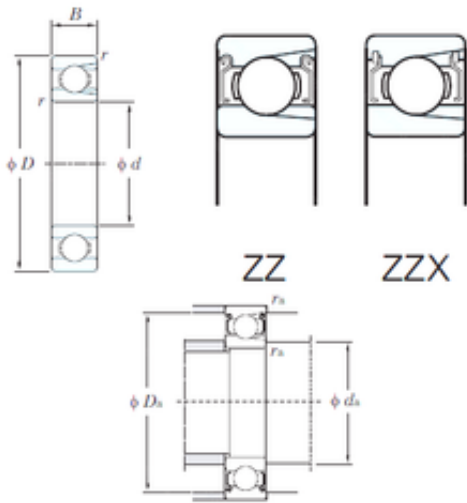

# GENUINE ORIGINAL GERMAN BEARINGS CO.,LTD

30 mm x 72 mm x 19 mm KOYO M6306ZZ  
deep groove ball bearings

Bearing No. M6306ZZ

Size	30x72x19 mm
Bore Diameter	30 mm
Outer Diameter	72 mm
Width	19 mm
d	30 mm
D	72 mm
B	19 mm
C	19 mm
r min.	1.1 mm
da min.	36.5 mm
da max	41.5 mm
Da max.	75.5 mm
ra max.	1 mm
Weight	0.353 Kg
Basic dynamic load rating (C)	27.9 kN
Basic static load rating (C0)	20.7 kN
(Grease) Lubrication Speed	9600 r/min

M6306ZZ Bearing 2D drawings and 3D CAD models