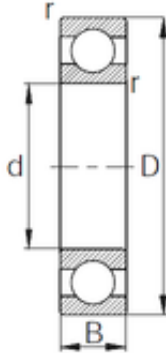

# GENUINE ORIGINAL GERMAN BEARINGS CO.,LTD

60 mm x 130 mm x 31 mm KBC 6312 deep groove ball bearings

Bearing No. 6312

Size	60x130x31 mm
Bore Diameter	60 mm
Outer Diameter	130 mm
Width	31 mm
d	60 mm
D	130 mm
B	31 mm
C	31 mm
r	2.1 mm
Weight	1.7 Kg
Basic dynamic load rating (C)	82 kN
Basic static load rating (C0)	52 kN
(Grease) Lubrication Speed	5300 r/min

6312 Bearing 2D drawings and 3D CAD models